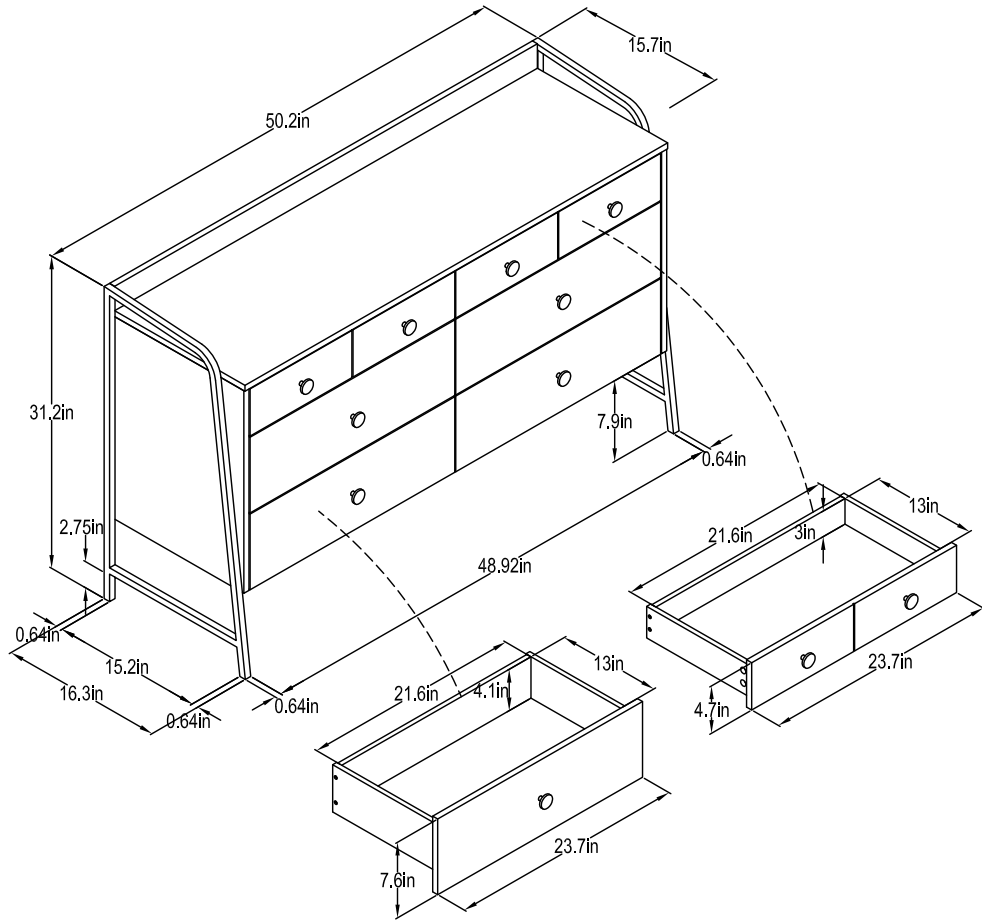

7986348COM -6 DRAWER DRESSER

Wood Breakdown:
MDF 3%, PB 87%.
Total storage: 3.64 cubic feet

Overall Product Size:
50.2" W × 16.3" D × 31.2" H
127.5cm W × 41.5cm D × 79.2cm H

Maximum Weight Capacities
Unit Weight: 84lbs. (38.16kg)