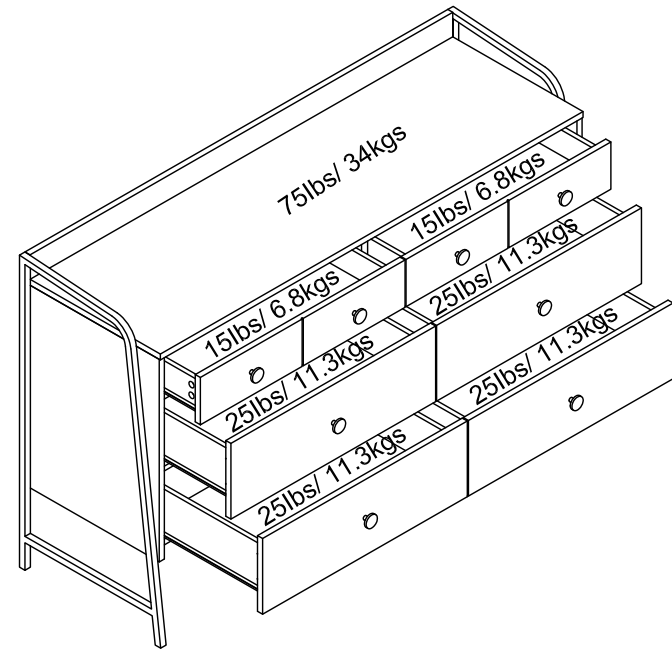

7986348COM -6 DRAWER DRESSER

Wood Breakdown:
MDF 3%, PB 87%.
Total storage: 3.64 cubic feet

Overall Product Size:
50.2" W × 16.3" D × 31.2" H
127.5cm W × 41.5cm D × 79.2cm H

Maximum Weight Capacities
Unit Weight: 84lbs. (38.16kg)